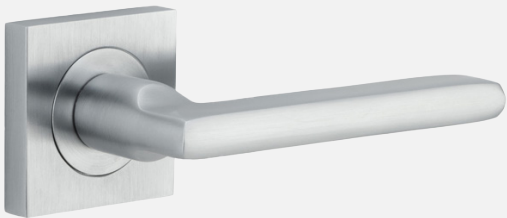

AUSTRALIAN HARDWARE

At Fineline, hardware is more than a fitting – it's the finishing touch that defines both performance and style. Our high-quality Australian-made door handles, hinges, and locks are crafted to complement the precision of Fineline doors while standing up to the demands of everyday use.

Engineered for strength and refined for design, our architectural hardware blends industrial-grade durability with modern aesthetics. Designed in collaboration with leading Australian hardware specialists, Fineline hardware ensures every door system achieves a seamless harmony of strength and style. Whether for residential or commercial spaces, our range offers customisable options that elevate architectural design while guaranteeing long-lasting performance.

Fineline hardware: where function meets refined elegance.