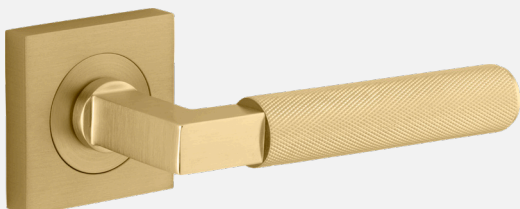

INTERNAL DOOR

BALTIMORE SQUARE

BRONTE ROUND

BRUNSWICK SQUARE

INTERNAL DOOR

FINELINE
S Y S T E M S

**EUROPEAN STYLE AND PRECISION.
DESIGNED IN AUSTRALIA.
MADE IN SYDNEY.**

THE PRODUCT THAT **FINELINE SYSTEMS** OFFERS IS JUST AS THE NAME SUGGESTS. BESPOKE WINDOWS AND DOORS THAT PERFECTLY COMPLEMENT ARCHITECTURAL SPACES BY MINIMISING THE AMOUNT OF VISIBLE METAL, ALLOWING INDOOR AND OUTDOOR SPACES TO FEEL COHEASIVE.

AUSTRALIAN HARDWARE

At Fineline, hardware is more than a fitting – it's the finishing touch that defines both performance and style. Our high-quality Australian-made door handles, hinges, and locks are crafted to complement the precision of Fineline doors while standing up to the demands of everyday use.