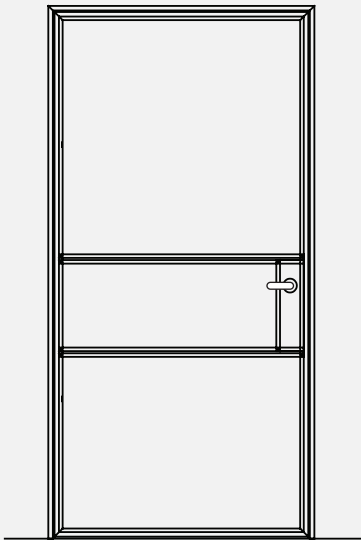

AVAILABLE CONFIGURATIONS

We would love to configure any of our products exactly to your needs. This includes steel doors, custom colours, double doors and much more.