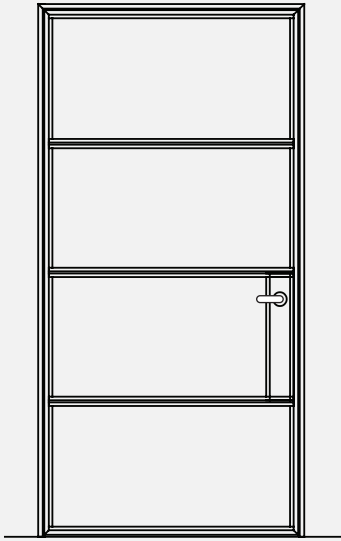

AVAILABLE CONFIGURATIONS

We would love to configure any of our products exactly to your needs. This includes steel doors, custom colours, double doors and much more.