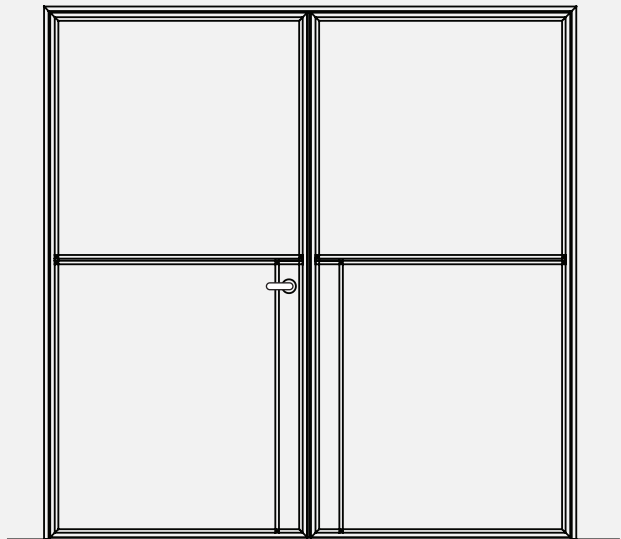

AVAILABLE CONFIGURATIONS

We would love to configure any of our products exactly to your needs. This includes steel doors, custom colours, double doors and much more.